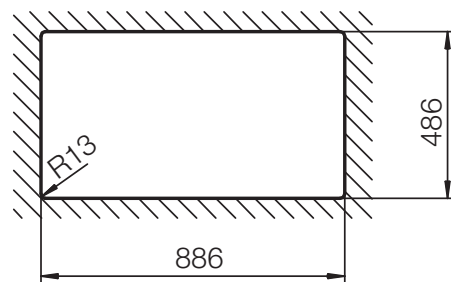

CRISTALITE[®] FORMHAUS D-150

MEASUREMENTS IN MILLIMETRE

For installation from top

For undermount installation

CRISTALITE® FORMHAUS D-150

MEASUREMENTS IN INCH

For installation from top

For undermount installation