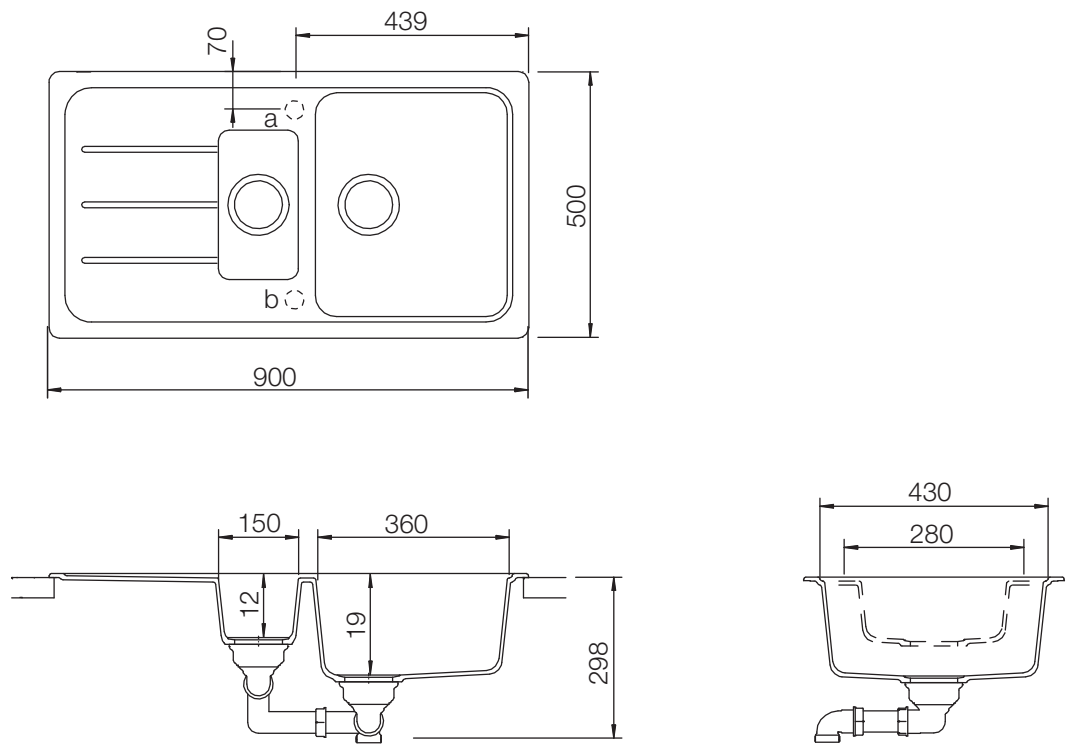

CRISTALITE[®] FORMHAUS D-150

MEASUREMENTS IN MILLIMETRE

For installation from top

For undermount installation

CRISTALITE® FORMHAUS D-150

MEASUREMENTS IN INCH

For installation from top

For undermount installation