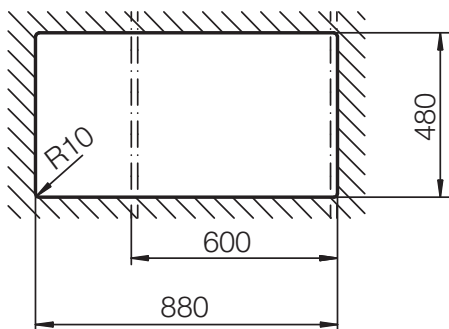

CRISTALITE[®] FORMHAUS D-150

MEASUREMENTS IN MILLIMETRE

For installation from top

For undermount installation

CRISTALITE® FORMHAUS D-150

MEASUREMENTS IN INCH

For installation from top

For undermount installation