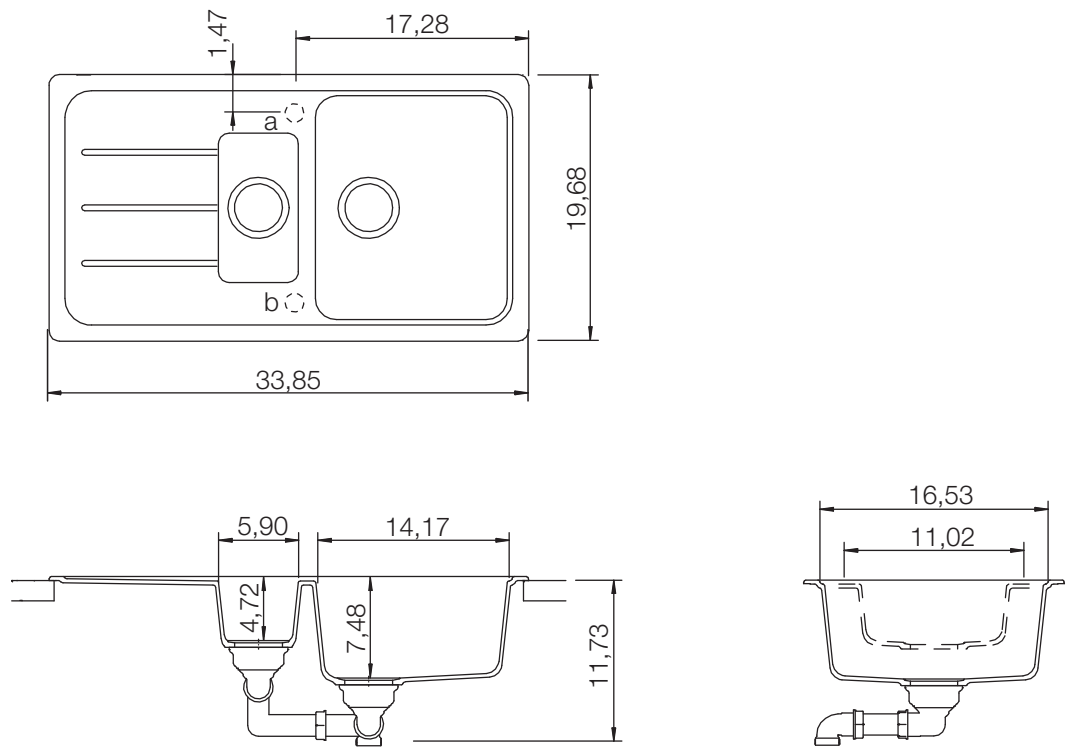

CRISTALITE[®] FORMHAUS D-150

MEASUREMENTS IN MILLIMETRE

For installation from top

For undermount installation

CRISTALITE® FORMHAUS D-150

MEASUREMENTS IN INCH

For installation from top

For undermount installation